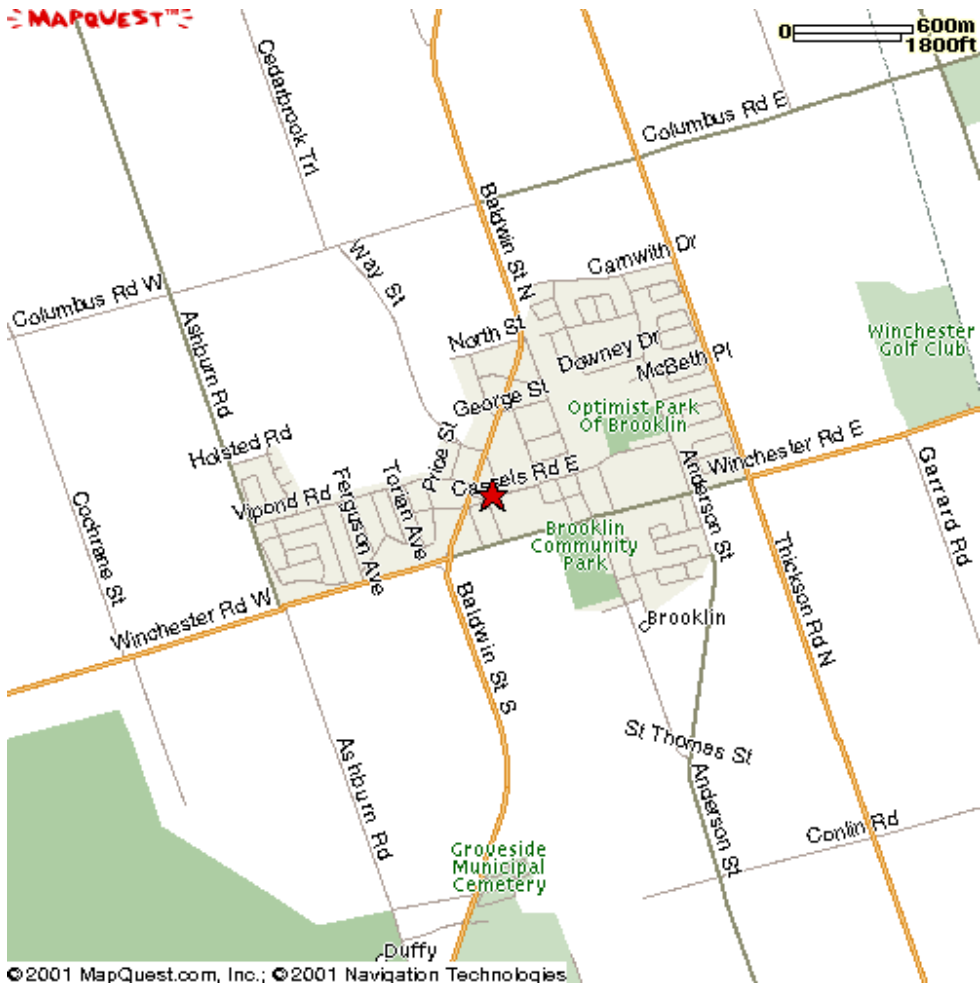

MAPQUEST

0 600m 1800ft

©2001 MapQuest.com, Inc.; ©2001 Navigation Technologies