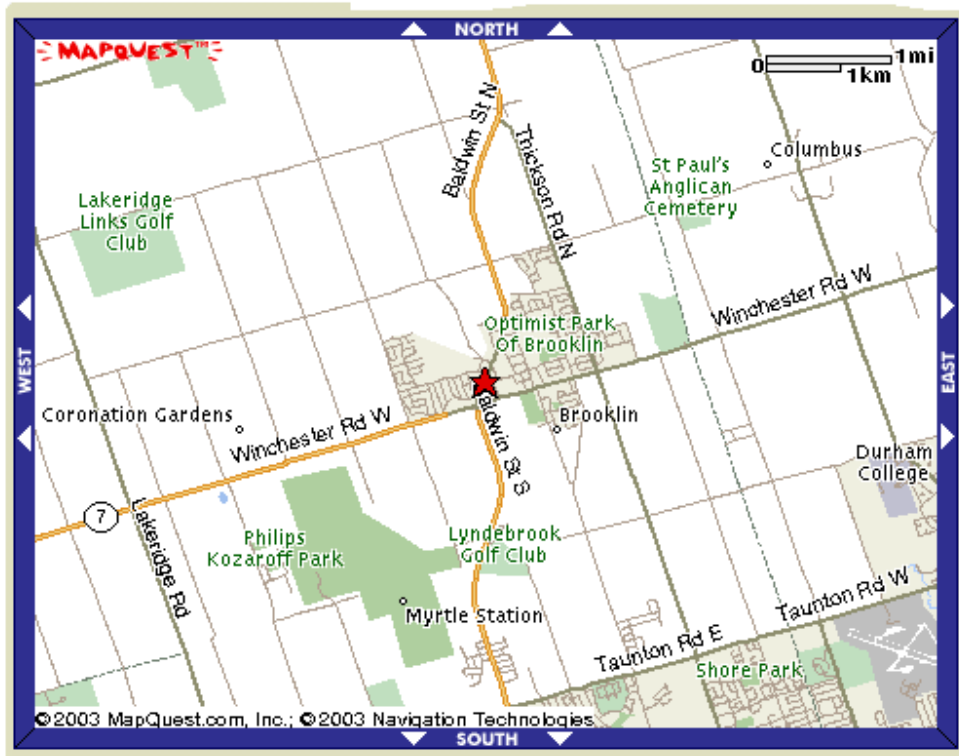

Here are the various instructions on how to get to our dojo:

General directions:

The Brooklin dojo is located in the Brooklin United Church (19 Cassels Road East). Brooklin's main intersection is Hwy 12 and Winchester Road (Hwy 12 is also known as Brock Street in Whitby and Baldwin Street in Brooklin). Hwy 12 runs north and south. Winchester runs east and west. From this main intersection, go one block north, turn right onto Cassels and proceed two blocks east. You should be at the Church. It is on the corner of Cassels Road and Princess Street. Enter through the side entrance on Princess Street.

Directions for those travelling from Toronto:

If travelling by the 401 ... get off of the 401 at Brock Street in Whitby (not Brock Road in Pickering). Travel straight north for approximately 11 kilometres. At this distance you'll hit a set of stop lights (at Hwy 7, Winchester Road, Regional 3 they're all the same road!!!!). From this main intersection, go one block north, turn right onto Cassels and proceed two blocks east. You should be at the Church. It is on the corner of Cassels Road and Princess Street. Enter through the side entrance on Princess Street.

If travelling by Hwy 7 / 407 ... travel east to Brooklin. Look for the signs pointing the way to "Lindsay and Beaverton", this will be Highways 7E and 12N. When you come to this intersection you'll turn left. Go one block north, turn right onto Cassels and proceed two blocks east. You should be at the Church. It is on the corner of Cassels Road and Princess Street. Enter through the side entrance on Princess Street.

MAPQUEST

0 600m 1800ft

©2001 MapQuest.com, Inc.; ©2001 Navigation Technologies

★ 19 Cassels Rd E Brooklin, ON CA -

★ 19 Cassels Rd E Brooklin, ON CA -