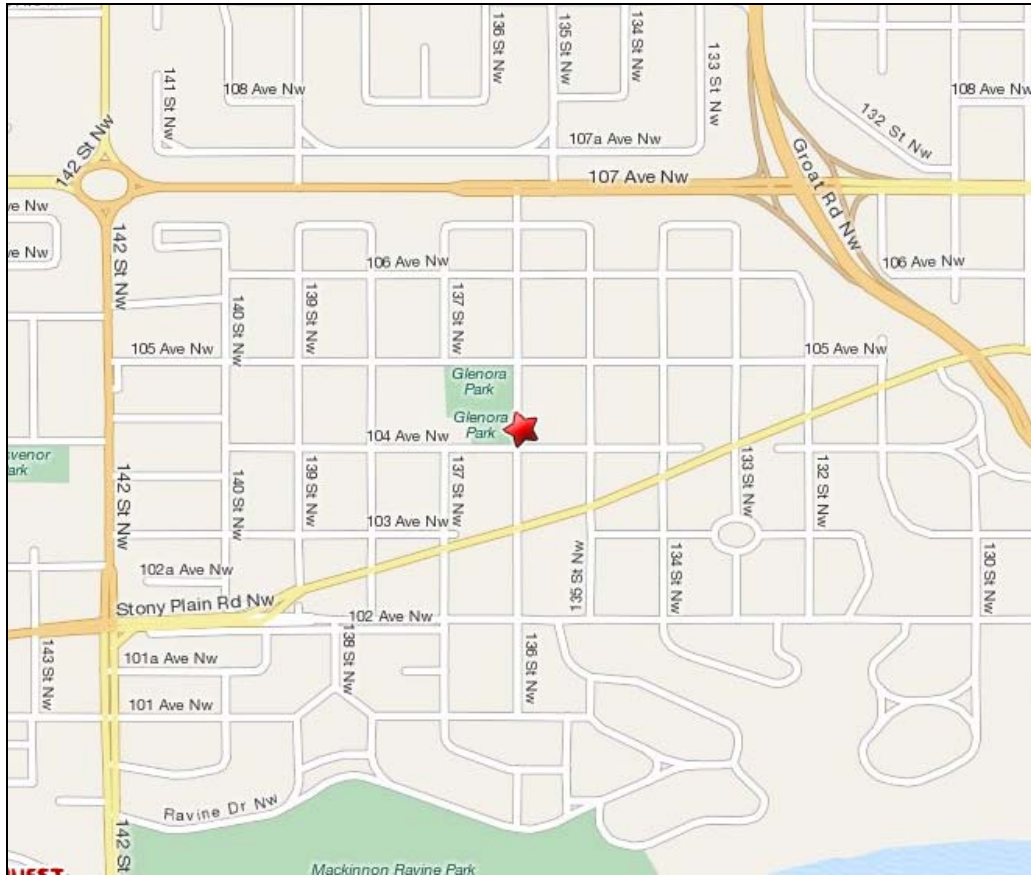

# EDMONTON CENTRAL DOJOS

FOR

- Glenora Community Hall; 10426 - 136 St., Edmonton, AB.
- North Pointe Community Church; 14025 - 167 Ave., Edmonton, AB.

For more information about training at these locations  
please contact Sensei Randy James [RandyJames@shaw.ca](mailto:RandyJames@shaw.ca) (780) 458-7707

Location:  
Glenora Community Hall; 10426 - 136 St., Edmonton, AB

Location:  
North Pointe Community Church; 14025 - 167 Ave., Edmonton, AB.